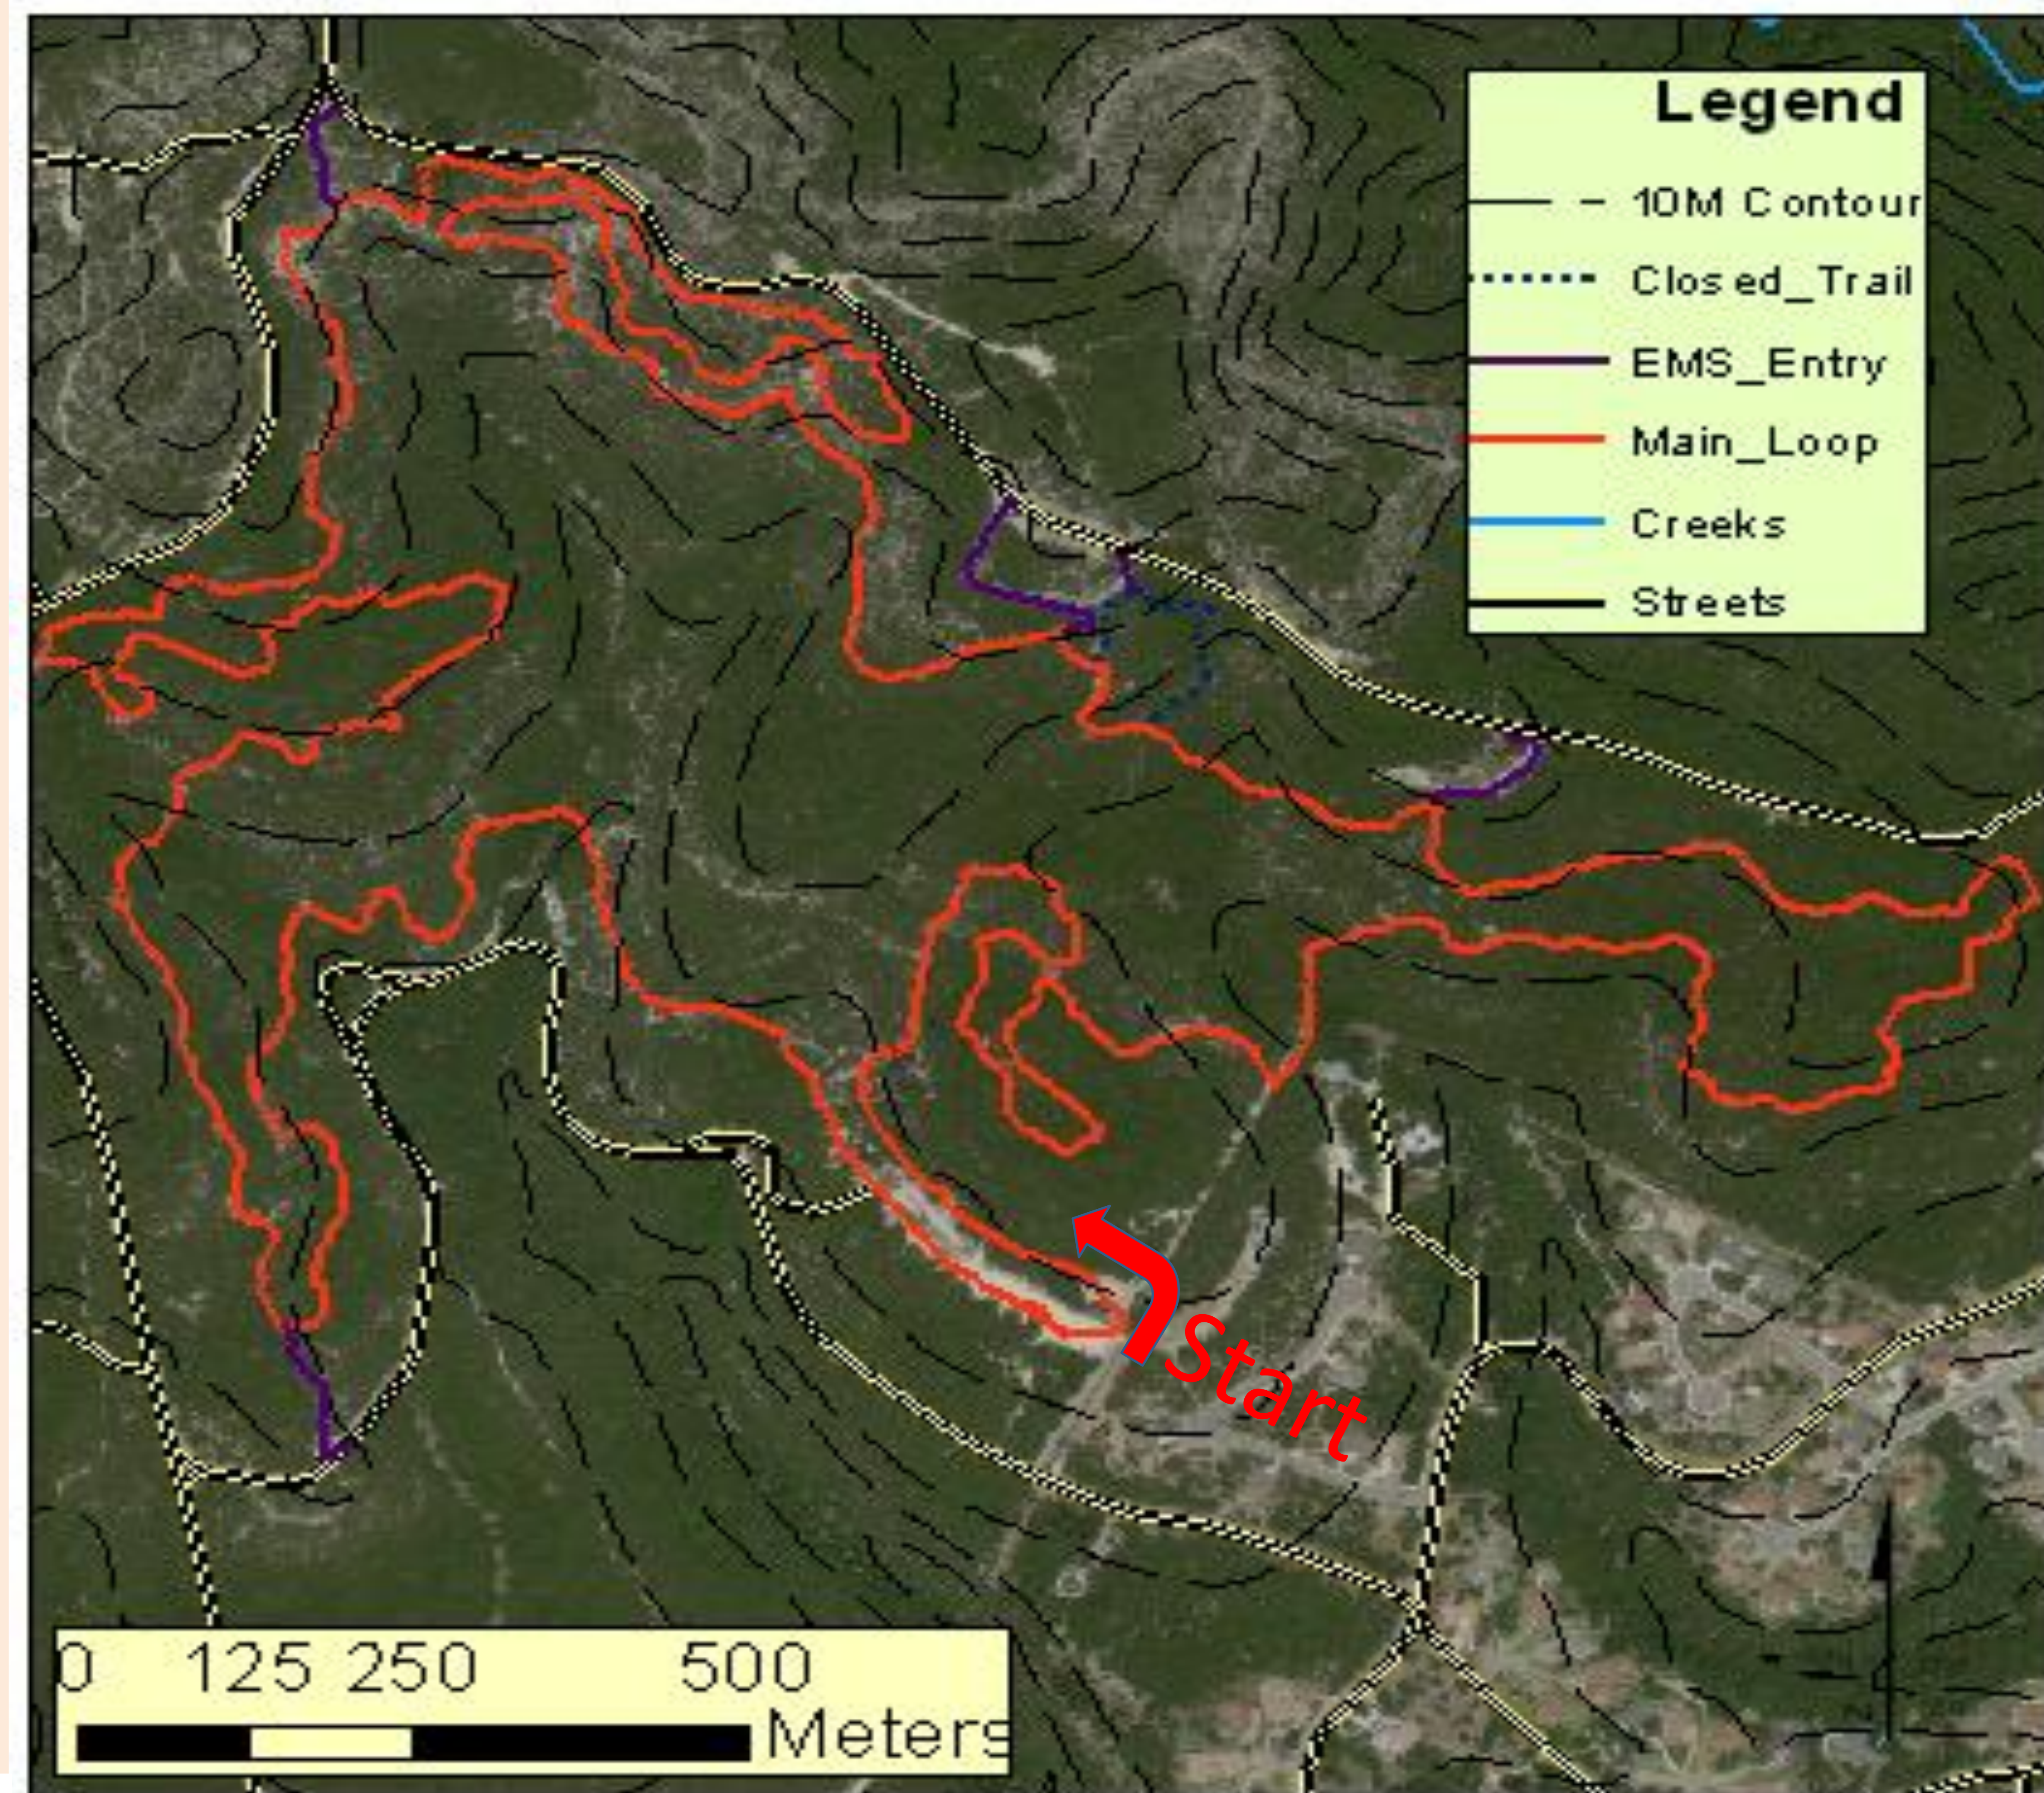

City Park Mountain Bike Trail

By: Trevor J. Hutton

Slope Map Masked to the Main Loop (Slope in Degrees)

Elevation Map Masked to the Main Loop (Elevation in Meters)

City Park Single Track Mountain Bike Trail