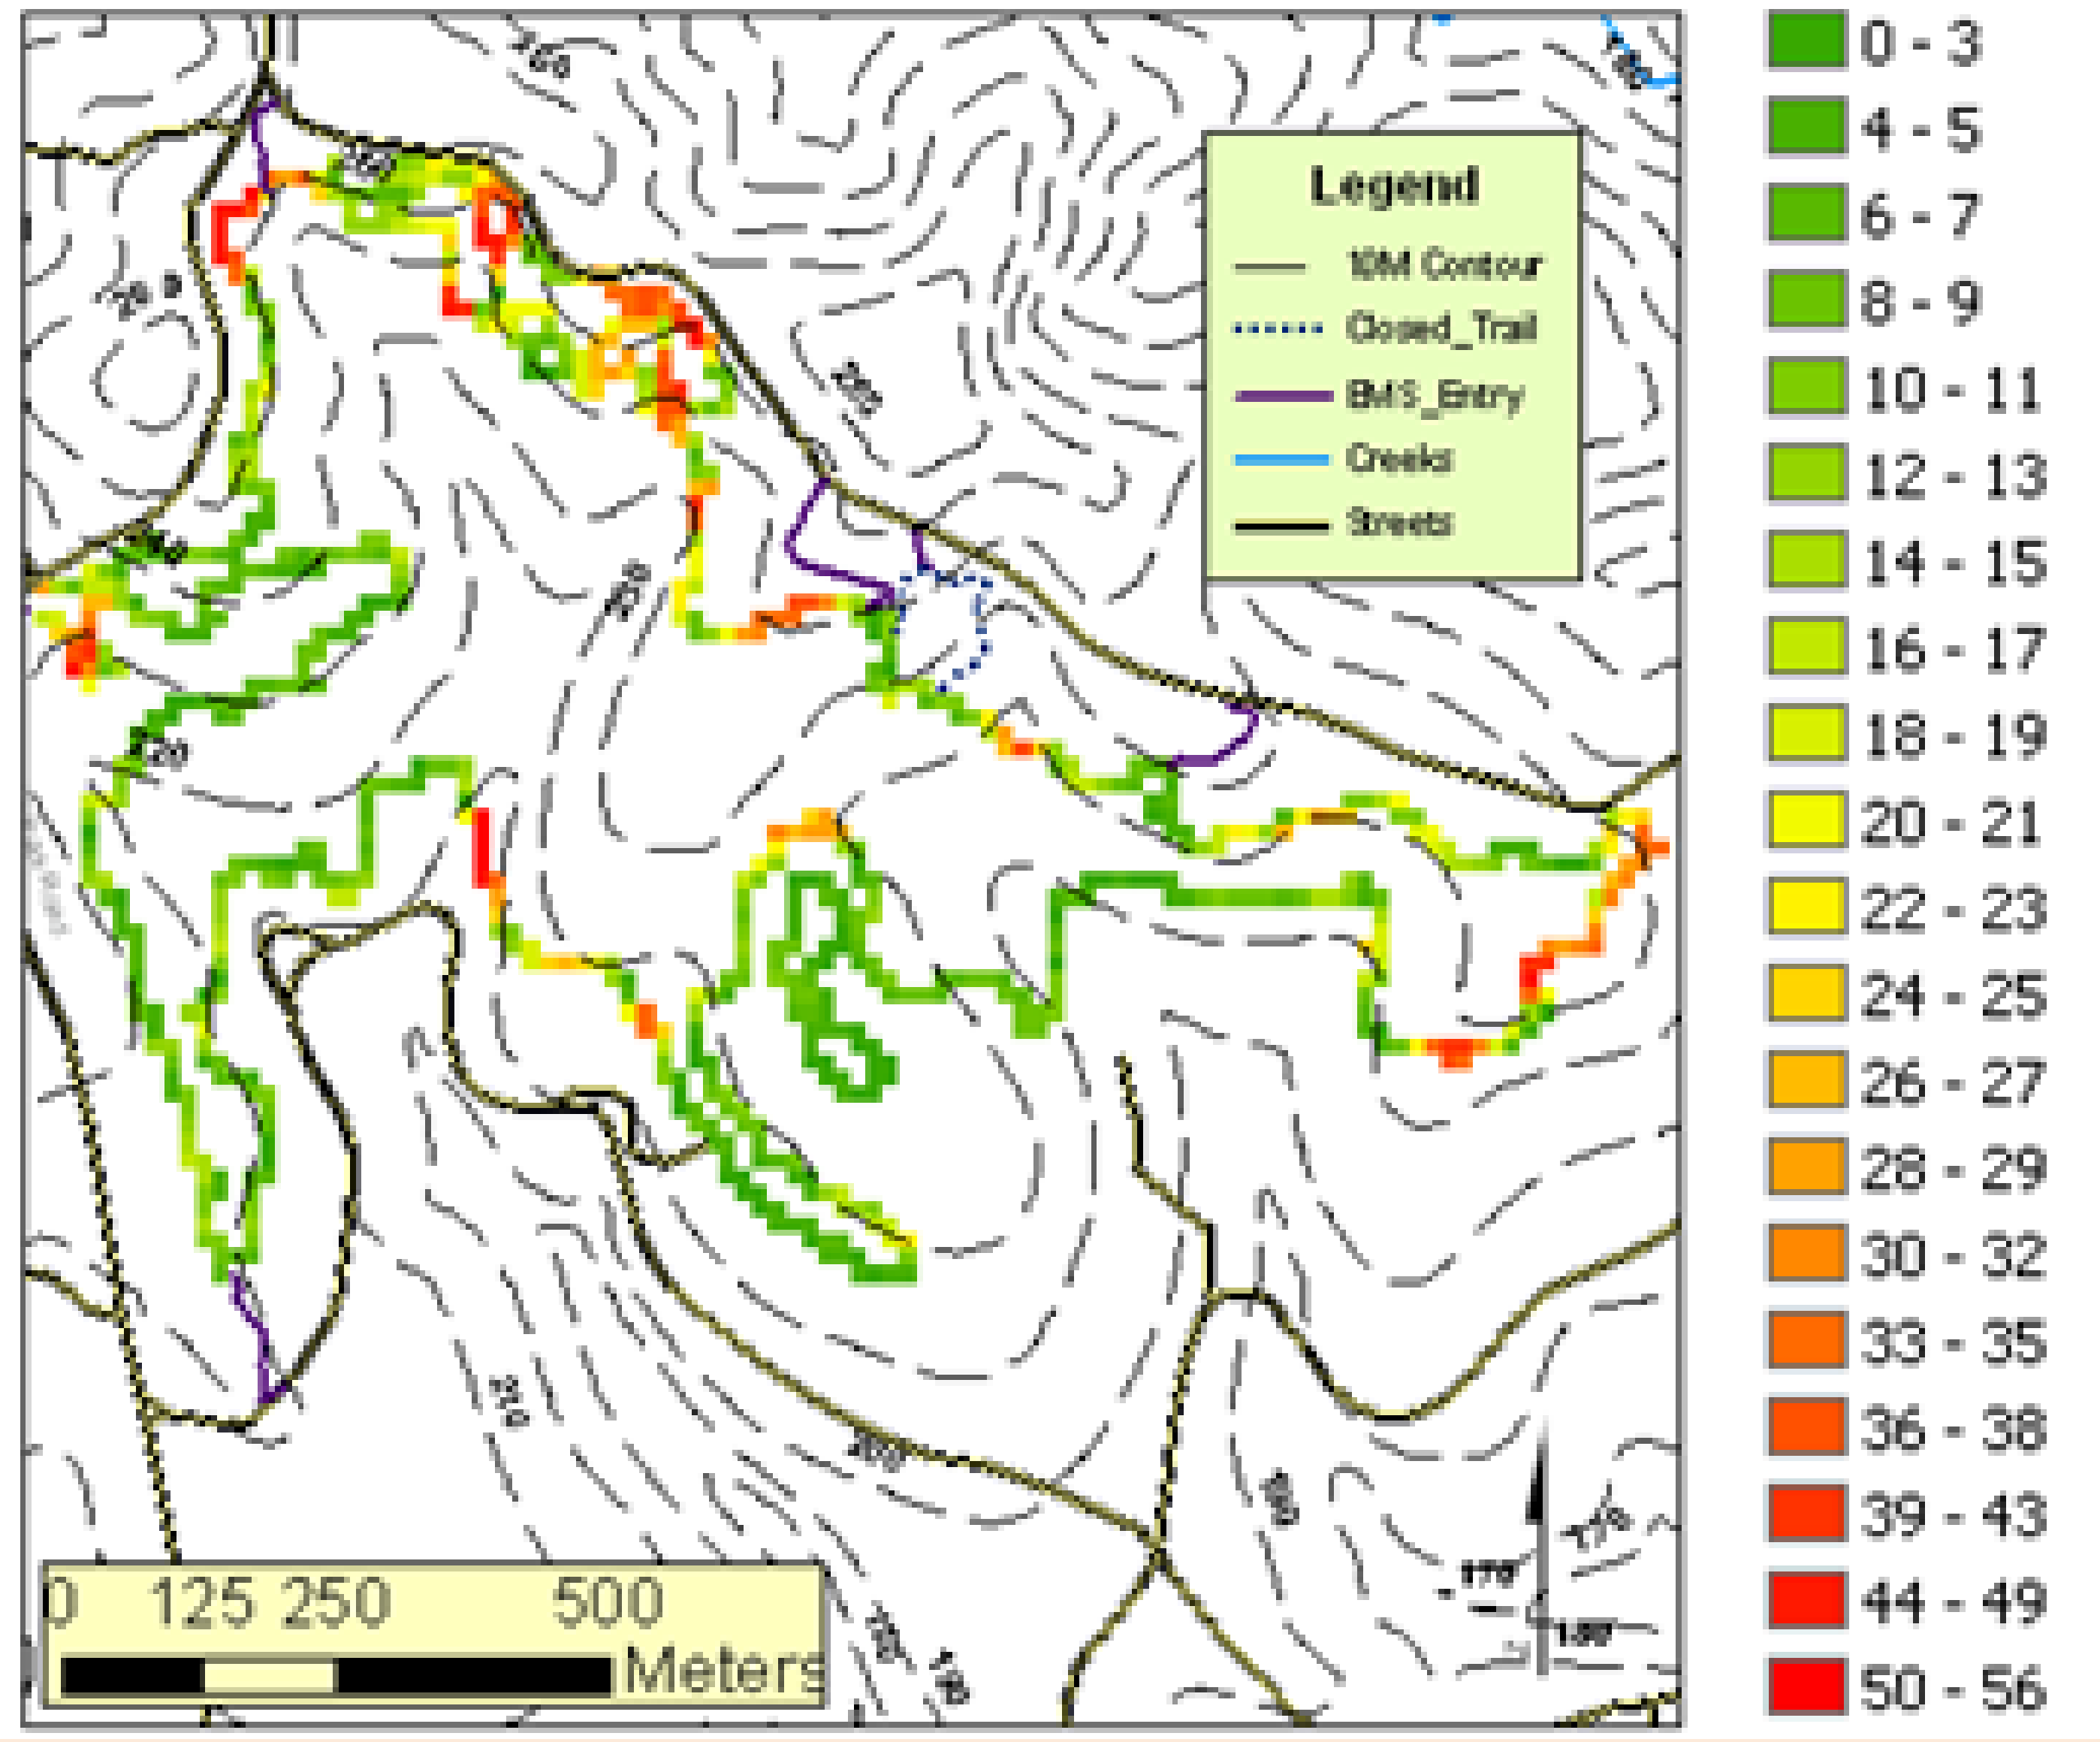

City Park Mountain Bike Trail

By: Trevor J. Hutton

Slope Map Masked to the Main Loop (Slope in Degrees)

Elevation Map Masked to the Main Loop (Elevation in Meters)

City Park Single Track Mountain Bike Trail