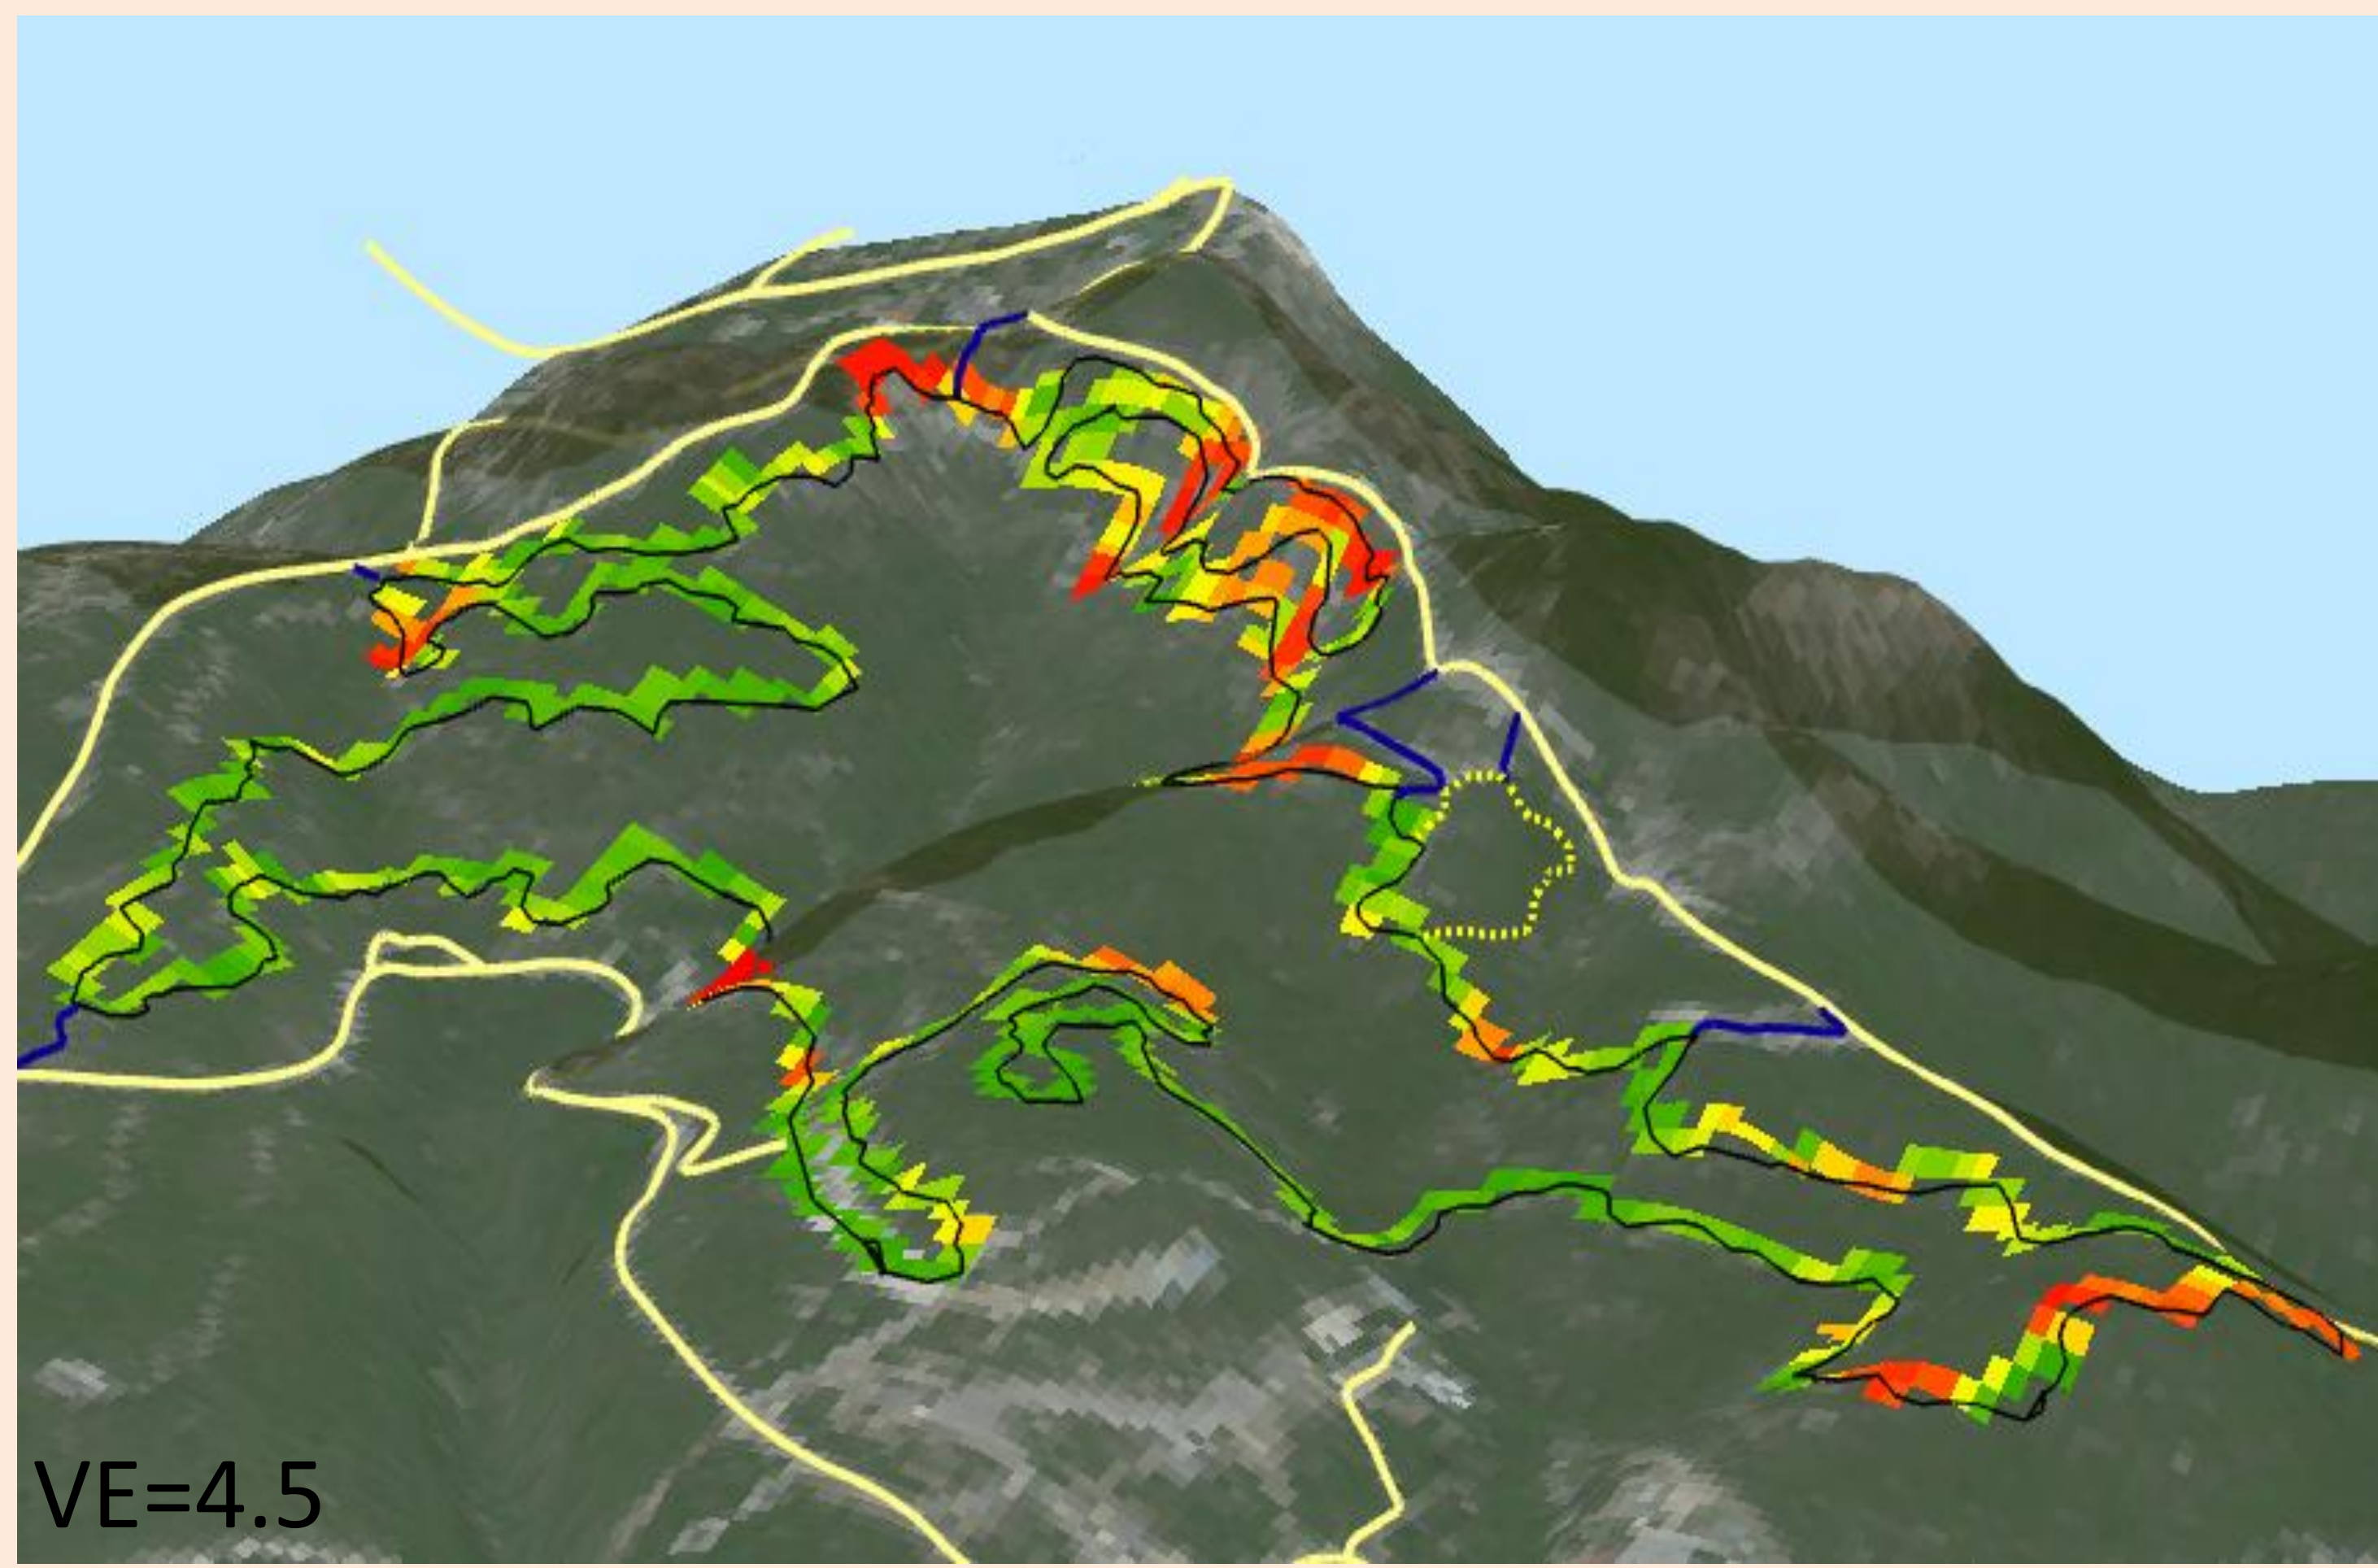

City Park Mountain Bike Trail

By: Trevor J. Hutton

Slope Map Masked to the Main Loop (Slope in Degrees)

Elevation Map Masked to the Main Loop (Elevation in Meters)

City Park Single Track Mountain Bike Trail