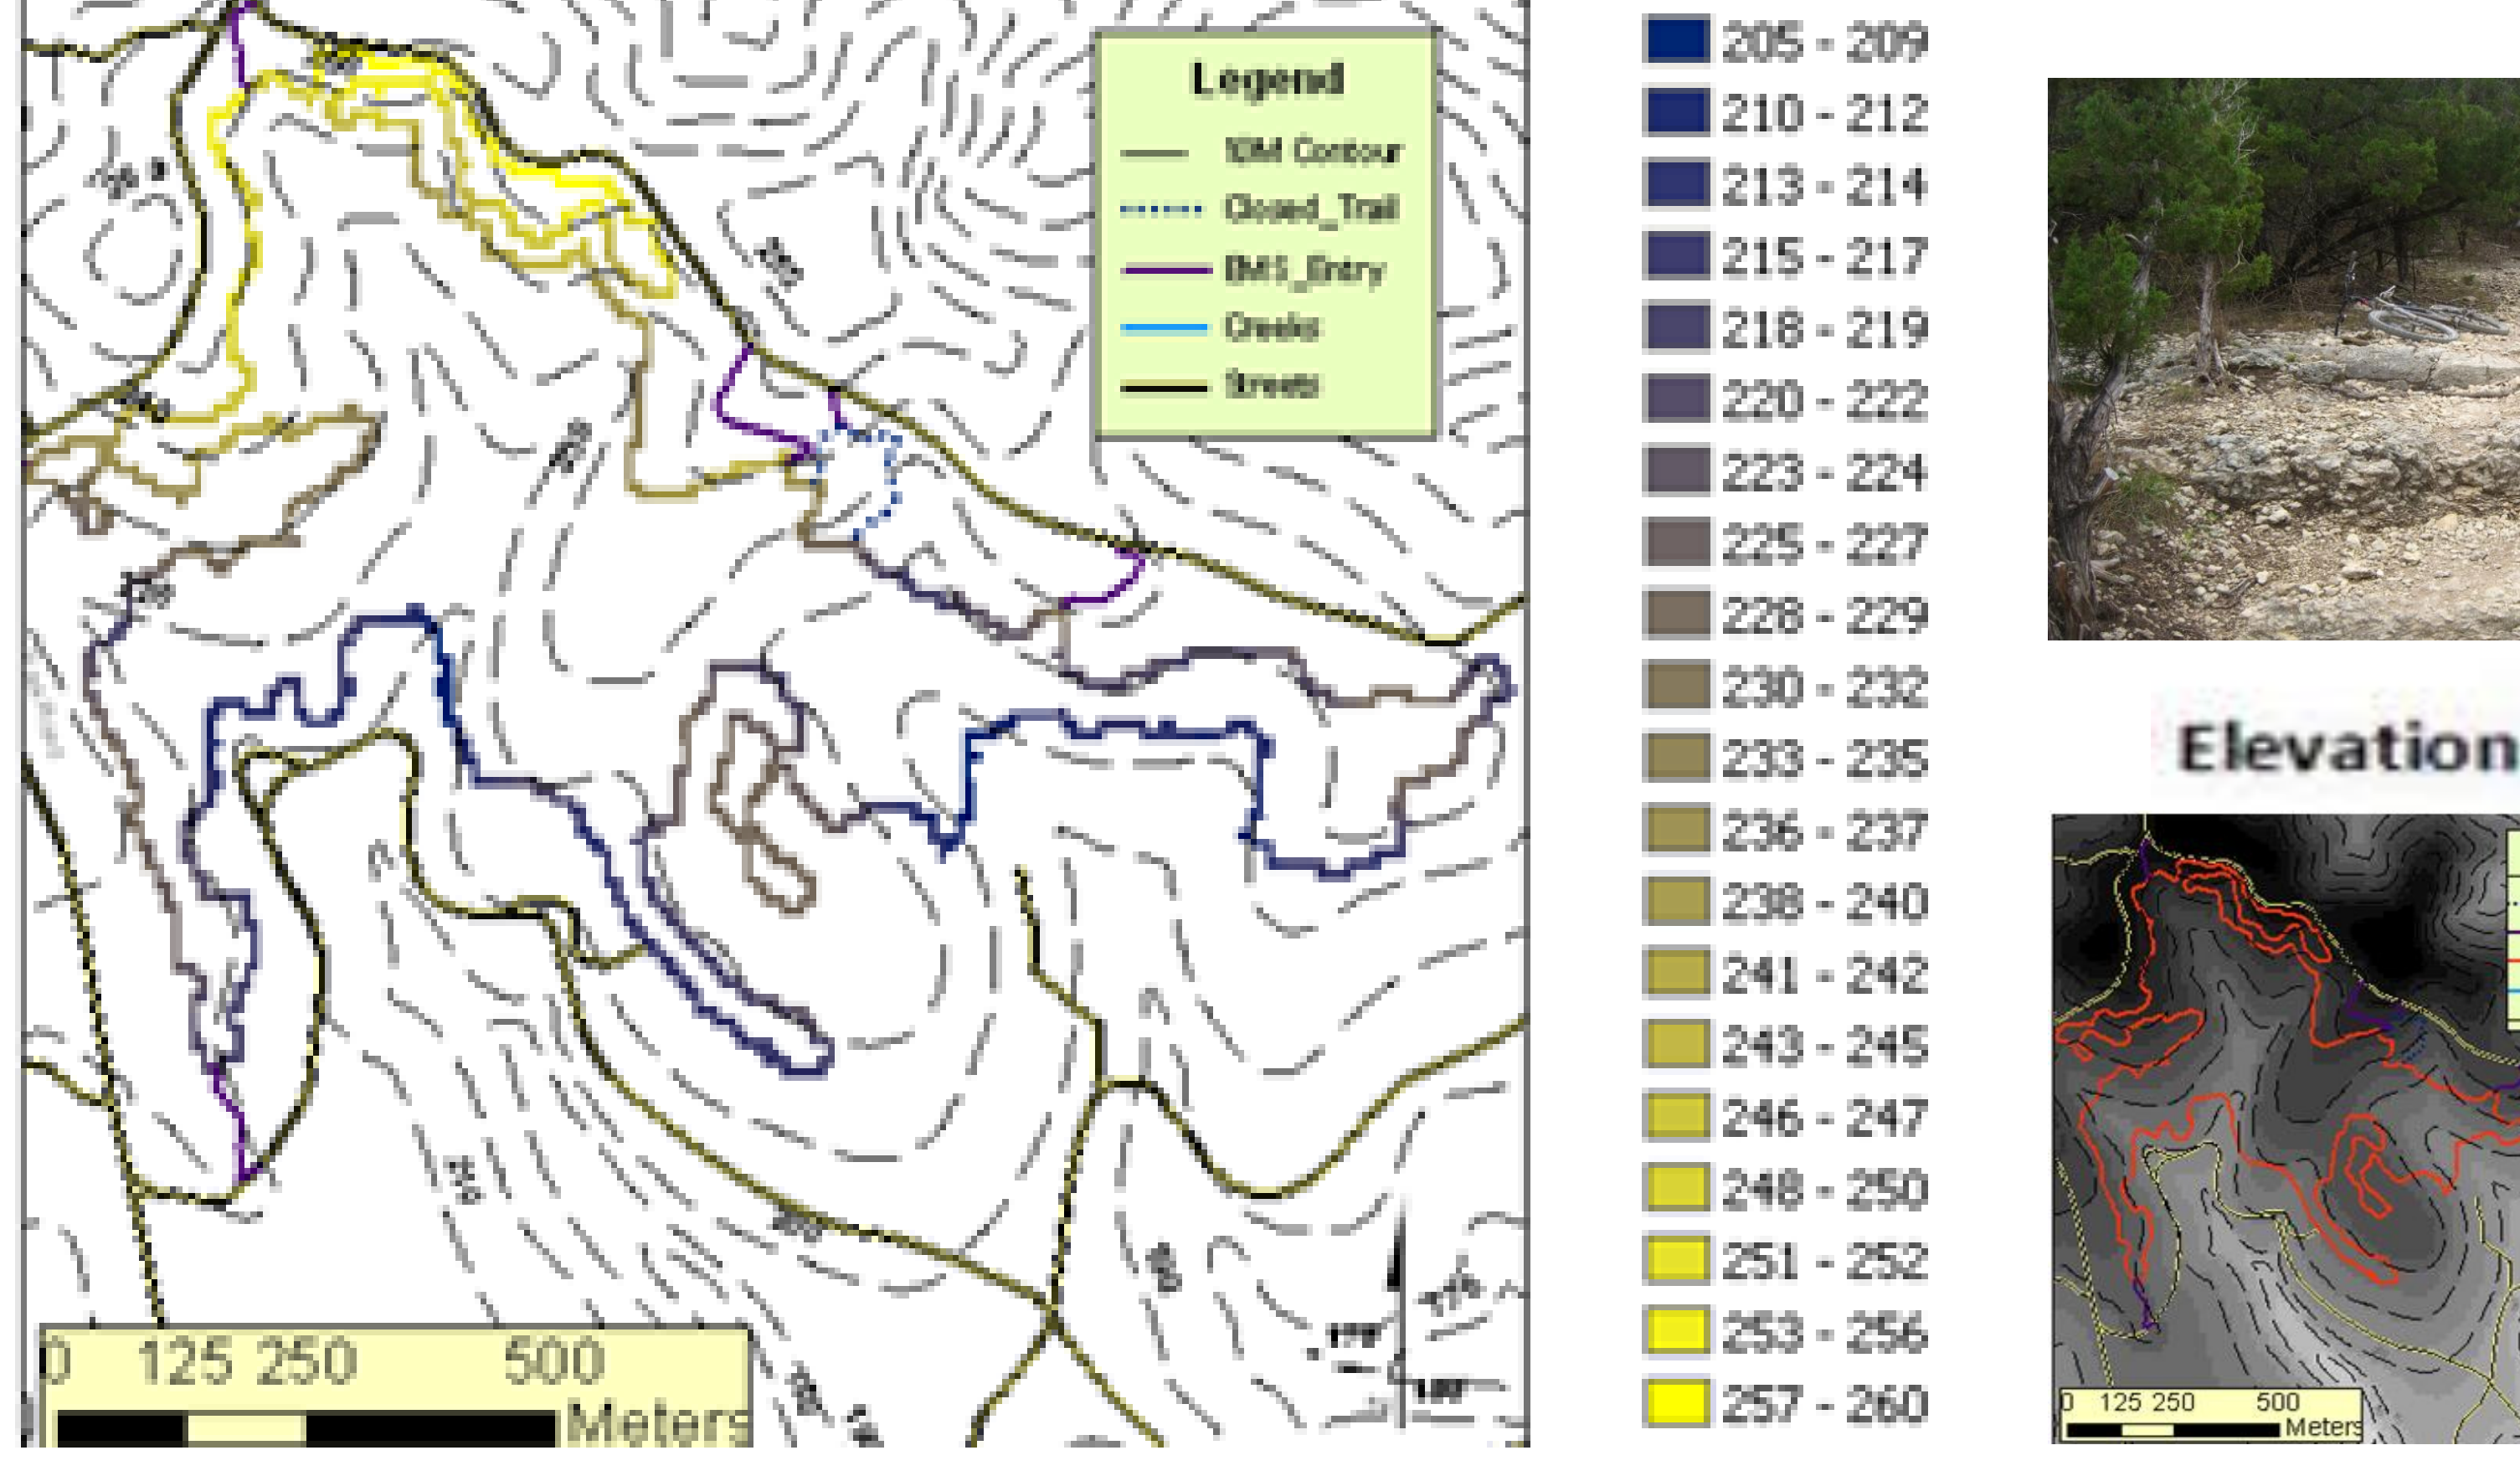

City Park Mountain Bike Trail

By: Trevor J. Hutton

Slope Map Masked to the Main Loop (Slope in Degrees)

Elevation Map Masked to the Main Loop (Elevation in Meters)

City Park Single Track Mountain Bike Trail