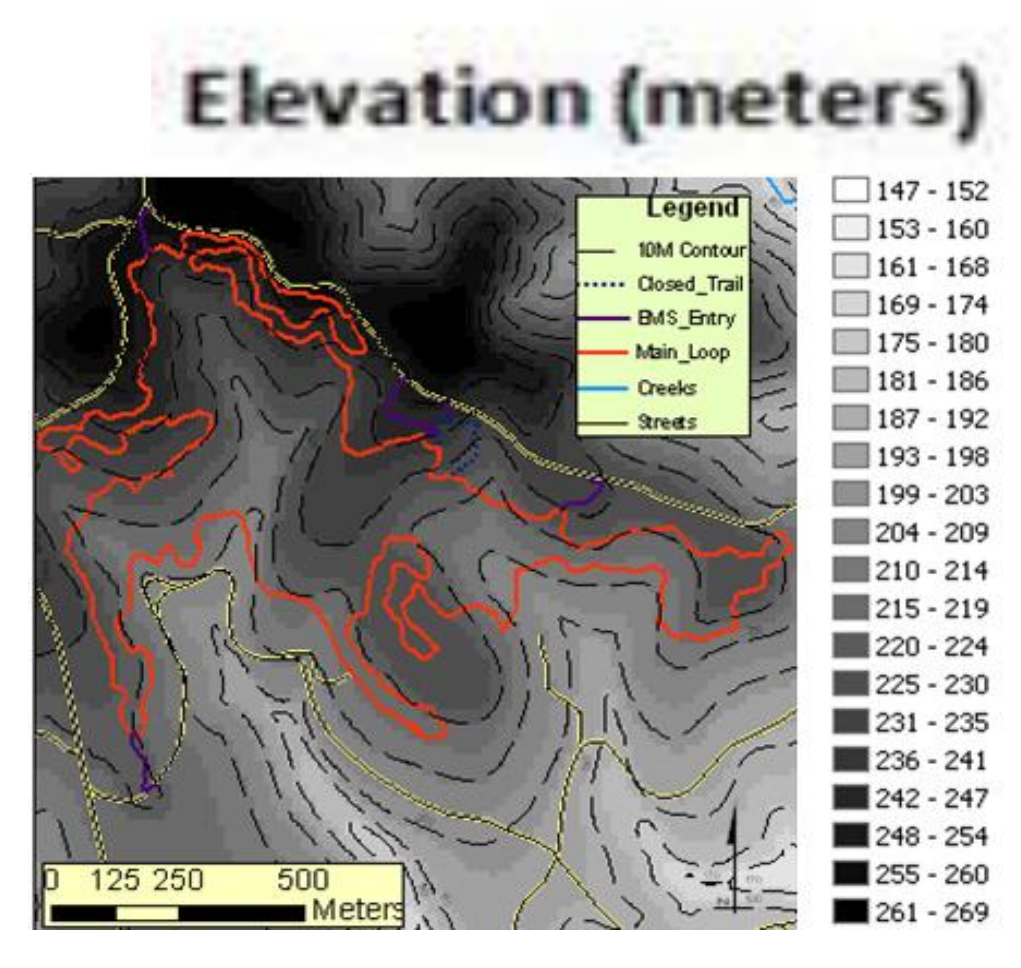

City Park Mountain Bike Trail

By: Trevor J. Hutton

Slope Map Masked to the Main Loop (Slope in Degrees)

Elevation Map Masked to the Main Loop (Elevation in Meters)

City Park Single Track Mountain Bike Trail