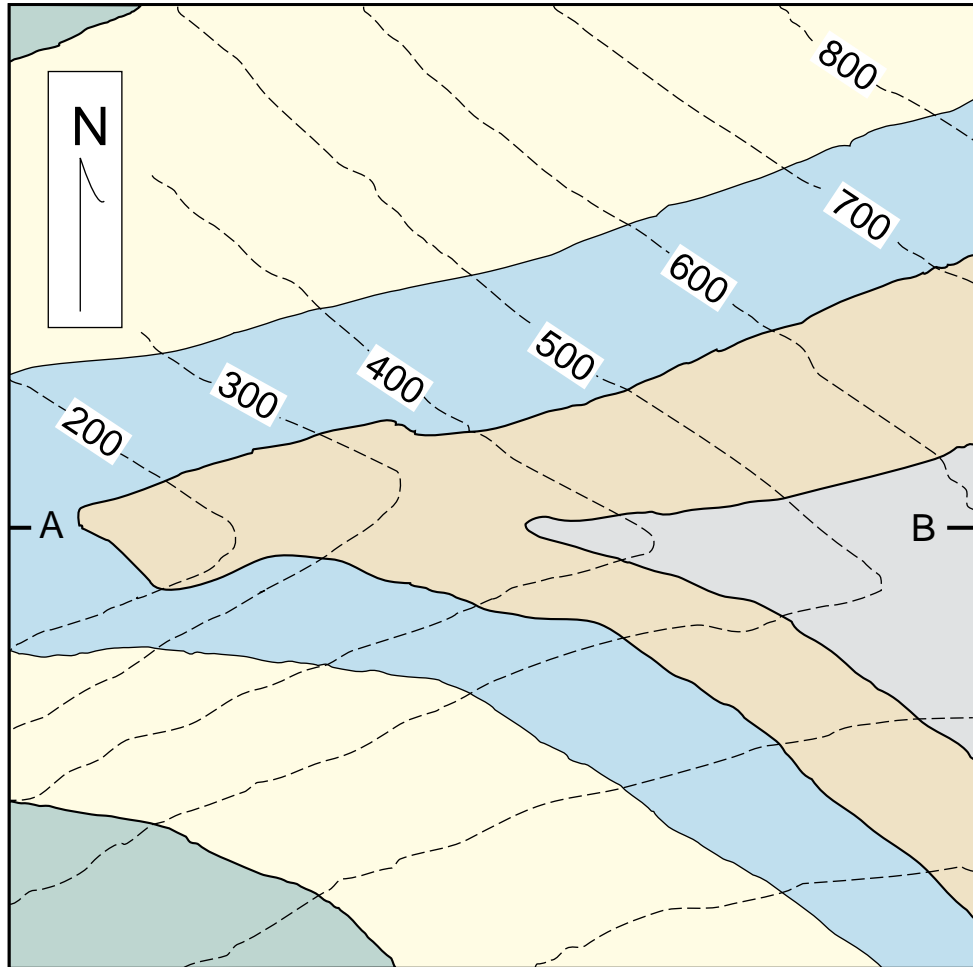

MAP 1

-  Mudstone
-  Limestone

0 500 1000 2000 feet

(after Simpson, 1986)